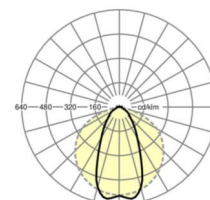

LIGHTING TECHNOLOGY

Placement	LED, Colour rendering/Light colour CRI ≥ 80 / 4000K
Colour tolerance (MacAdam)	3SDCM
Photobiological safety (Luminaire)	RG1
Nominal luminous flux	17372lm
LED service life	50000h L80/B10 (Tq 35°C)
Luminaire luminous efficiency	177lm/W
Beam angle	60° (C0) / 120° (C90)
UGR lat./long.	22.7 / 31.6

MECHANICS

Housing colour	traffic white RAL 9016
Dimensions (LxWxH/DxH)	1531mm x 77mm x 59mm
Weight (net)	2.9kg
Type of installation	Mounting rail system installation, Ceiling-mounted mounting rail installation, Ceiling-mounted mounting rail installation on T-system, Pendulum mounting rail assembly on chain, Pendulum mounting rail installation on steel cable

Dimensions

L	1531 mm	Length
B	77 mm	Width
H	59 mm	Height

DEEP-LINK

<https://www.regiolux.de/en/article/18324204100>

Reference	LED 17000lm 840
ηLB	100 %
Φ ↓/↑	99 % / 1 %
UGR lat./long.	22.7 / 31.6